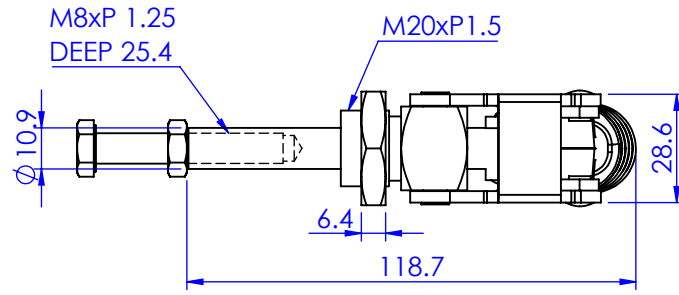

Part No:	GH-36204-MSS
Holding Capacity:	136Kg
Plunger Stroke:	40mm
Handle Opens:	186°
Weight:	0.28Kg
Spindle Supplied:	SA-085012-SS

Unit:mm
Scale: 1:2

 **Good Hand Enterprise Co., Ltd**

TITLE:

DWG NO. GH-36204-MSS A4