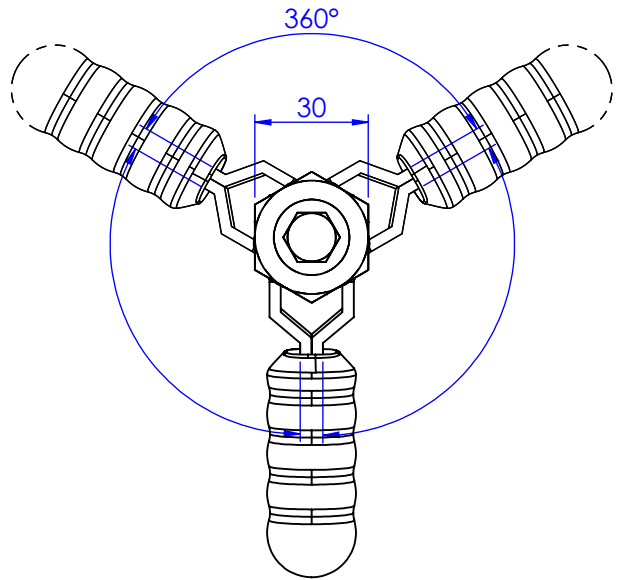

Part No:	GH-36204-MSS
Holding Capacity:	136Kg
Plunger Stroke:	40mm
Handle Opens:	186°
Weight:	0.28Kg
Spindle Supplied:	SA-085012-SS

Unit:mm
Scale: 1:2

 **Good Hand Enterprise Co., Ltd**

TITLE:

DWG NO. GH-36204-MSS A4