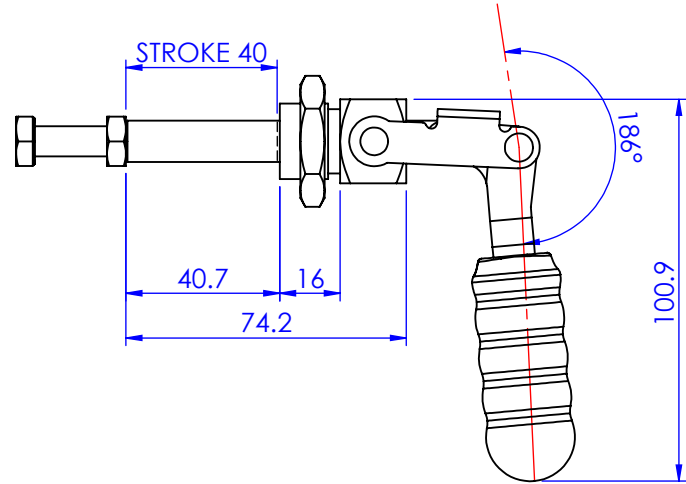

Part No:	GH-36204-MSS
Holding Capacity:	136Kg
Plunger Stroke:	40mm
Handle Opens:	186°
Weight:	0.28Kg
Spindle Supplied:	SA-085012-SS

Unit:mm
Scale: 1:2

 **Good Hand Enterprise Co., Ltd**

TITLE:

DWG NO. GH-36204-MSS A4