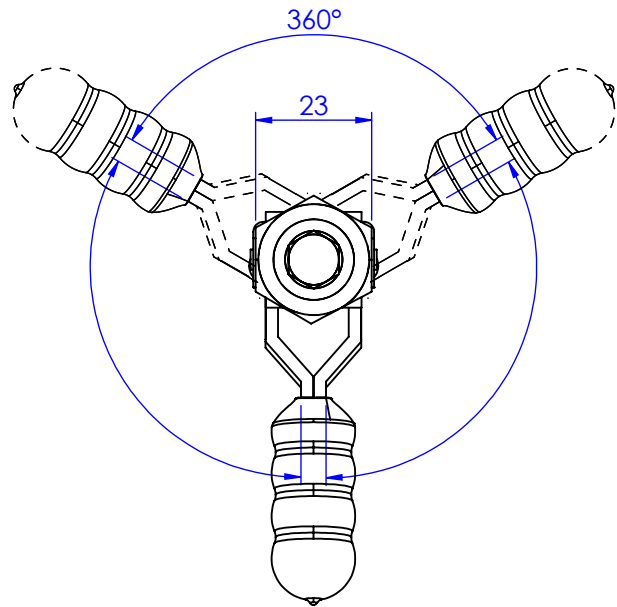

Part No:	GH-36202-MSS
Holding Capacity:	91Kg
Plunger Stroke:	20.3mm
Handle Opens:	189°
Weight:	0.12Kg
Spindle Supplied:	SA-064010-SS

Unit:mm
Scale: 1:1.5

 **Good Hand Enterprise Co., Ltd**

TITLE:		
DWG NO.	GH-36202-MSS	A4