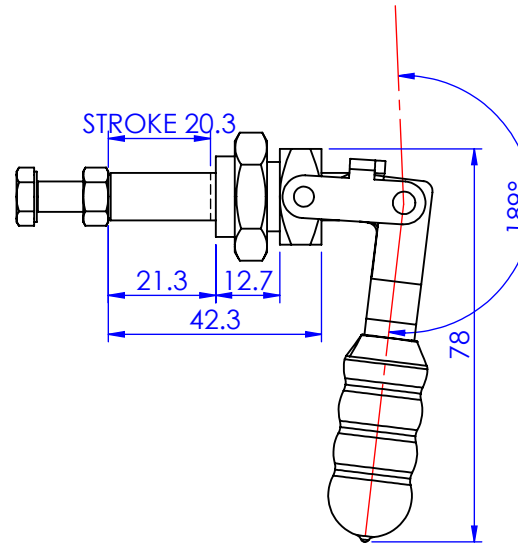

Part No:	GH-36202-MSS
Holding Capacity:	91Kg
Plunger Stroke:	20.3mm
Handle Opens:	189°
Weight:	0.12Kg
Spindle Supplied:	SA-064010-SS

Unit:mm
Scale: 1:1.5

 **Good Hand Enterprise Co., Ltd**

TITLE:		
DWG NO.	GH-36202-MSS	A4