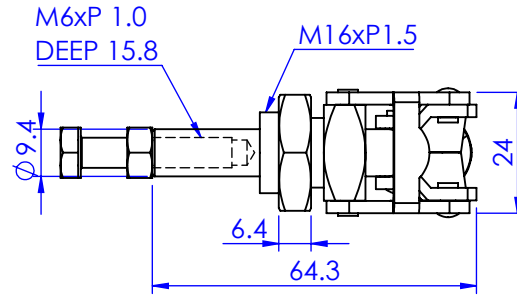

Part No:	GH-36202-MSS
Holding Capacity:	91Kg
Plunger Stroke:	20.3mm
Handle Opens:	189°
Weight:	0.12Kg
Spindle Supplied:	SA-064010-SS

Unit:mm
Scale: 1:1.5

 **Good Hand Enterprise Co., Ltd**

TITLE:		
DWG NO.	GH-36202-MSS	A4