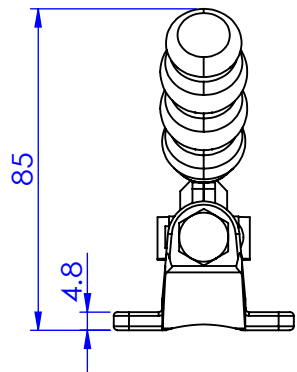

Part No:	GH-36003M
Holding Capacity:	272Kg
Plunger Stroke:	31.8 mm
Handle Opens:	180°
Weight:	0.42Kg
Spindle Supplied:	SA-085012

Unit:mm
Scale: 1:2

 Good Hand Enterprise Co., Ltd	
TITLE:	
DWG NO.	GH-36003M
	A4