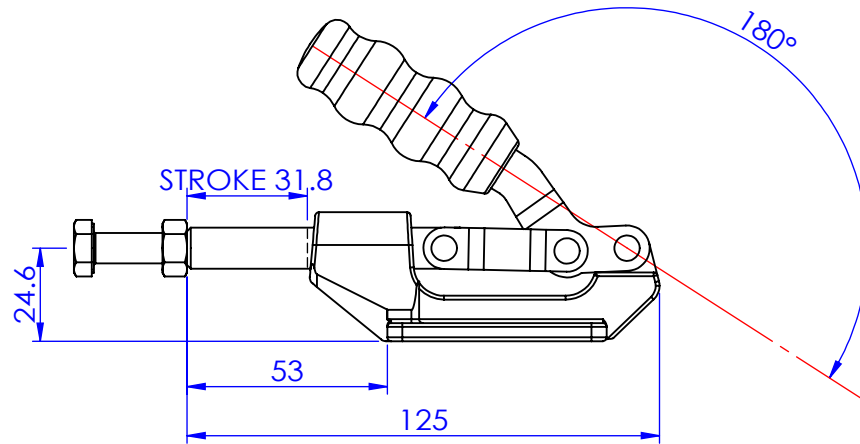

Part No:	GH-36003M
Holding Capacity:	272Kg
Plunger Stroke:	31.8 mm
Handle Opens:	180°
Weight:	0.42Kg
Spindle Supplied:	SA-085012

Unit:mm
Scale: 1:2

 Good Hand Enterprise Co., Ltd	
TITLE:	
DWG NO.	GH-36003M
	A4