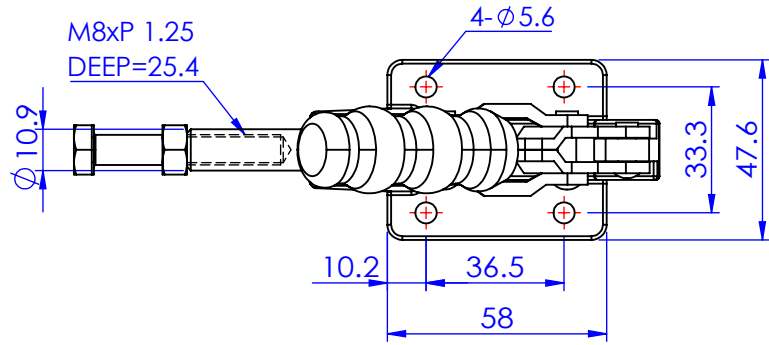

Part No:	GH-36003M
Holding Capacity:	272Kg
Plunger Stroke:	31.8 mm
Handle Opens:	180°
Weight:	0.42Kg
Spindle Supplied:	SA-085012

Unit:mm
Scale: 1:2

 Good Hand Enterprise Co., Ltd	
TITLE:	
DWG NO.	GH-36003M
	A4