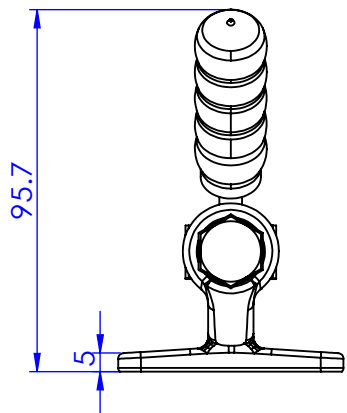

| | |
|-------------------|--------------|
| Part No: | GH-304-EMSS |
| Holding Capacity: | 386Kg |
| Plunger Stroke: | 42 mm |
| Handle Opens: | 183° |
| Weight: | 0.59Kg |
| Spindle Supplied: | SA-105015-SS |

Unit:mm
Scale: 1:2

 **Good Hand Enterprise Co., Ltd**

TITLE:

DWG NO. GH-304-EMSS A4