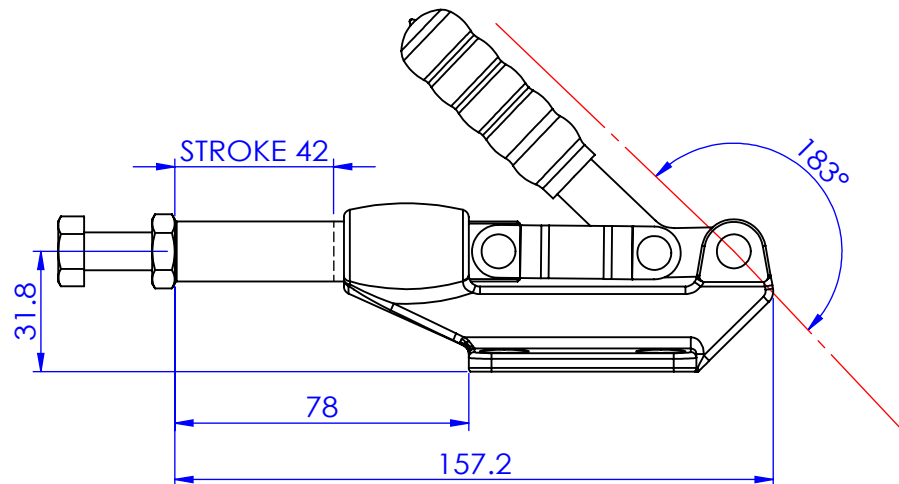

| | |
|-------------------|--------------|
| Part No: | GH-304-EMSS |
| Holding Capacity: | 386Kg |
| Plunger Stroke: | 42 mm |
| Handle Opens: | 183° |
| Weight: | 0.59Kg |
| Spindle Supplied: | SA-105015-SS |

Unit:mm
Scale: 1:2

 **Good Hand Enterprise Co., Ltd**

TITLE:

DWG NO. GH-304-EMSS A4