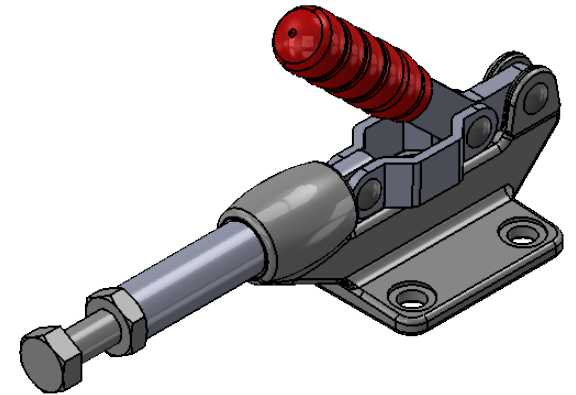

| | |
|-------------------|--------------|
| Part No: | GH-304-EMSS |
| Holding Capacity: | 386Kg |
| Plunger Stroke: | 42 mm |
| Handle Opens: | 183° |
| Weight: | 0.59Kg |
| Spindle Supplied: | SA-105015-SS |

Unit:mm
Scale: 1:2

 **Good Hand Enterprise Co., Ltd**

TITLE:

DWG NO. GH-304-EMSS A4