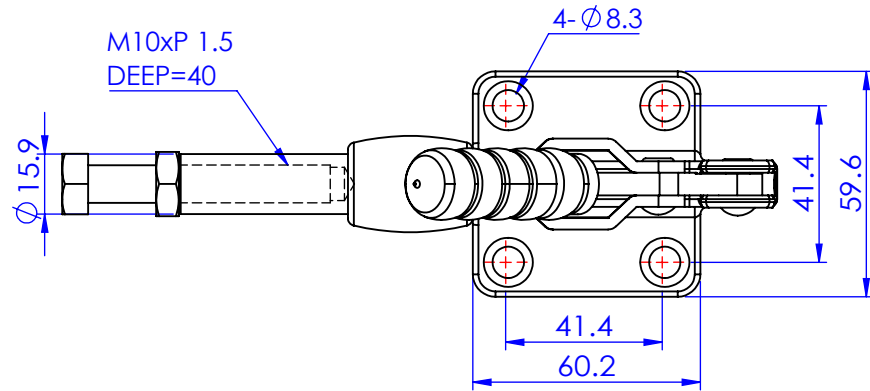

| | |
|-------------------|--------------|
| Part No: | GH-304-EMSS |
| Holding Capacity: | 386Kg |
| Plunger Stroke: | 42 mm |
| Handle Opens: | 183° |
| Weight: | 0.59Kg |
| Spindle Supplied: | SA-105015-SS |

Unit:mm
Scale: 1:2

 **Good Hand Enterprise Co., Ltd**

TITLE:

DWG NO. GH-304-EMSS A4