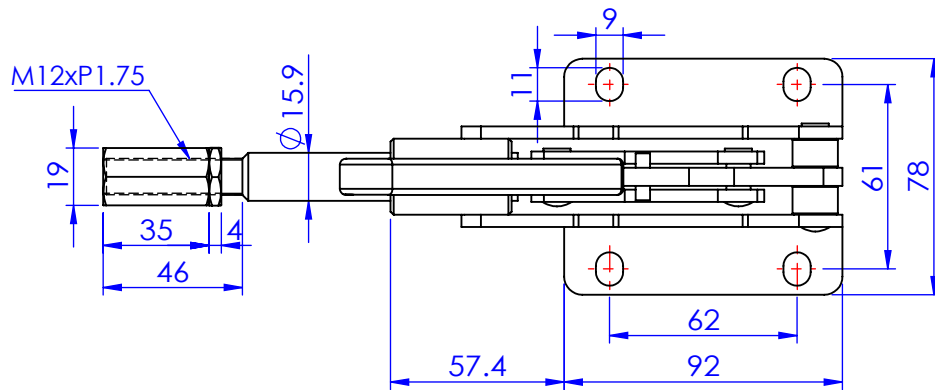

Part No:	GH-303-EMK
Holding Capacity:	454Kg
Plunger Stroke:	50 mm
Handle Opens:	190°
Weight:	0.95Kg

Unit:mm
Scale: 1:2.5

 **Good Hand Enterprise Co., Ltd**

TITLE:
DWG NO. GH-303-EMK A4