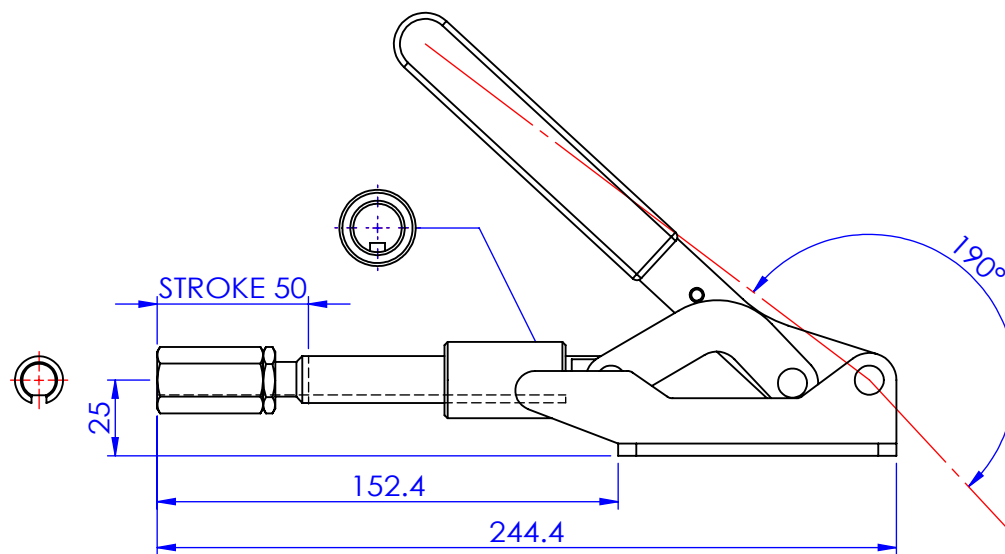

Part No:	GH-303-EMK
Holding Capacity:	454Kg
Plunger Stroke:	50 mm
Handle Opens:	190°
Weight:	0.95Kg

Unit:mm
Scale: 1:2.5

 **Good Hand Enterprise Co., Ltd**

TITLE:
DWG NO. GH-303-EMK A4