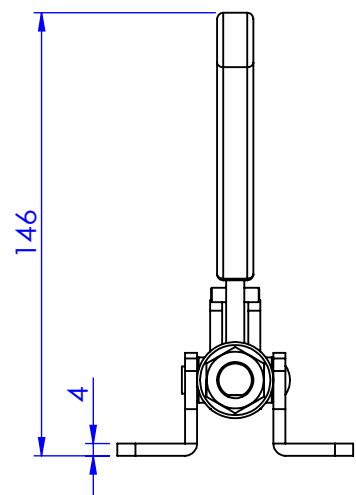

Part No:	GH-303-EMK
Holding Capacity:	454Kg
Plunger Stroke:	50 mm
Handle Opens:	190°
Weight:	0.95Kg

Unit:mm
Scale: 1:2.5

 **Good Hand Enterprise Co., Ltd**

TITLE:
DWG NO. GH-303-EMK A4