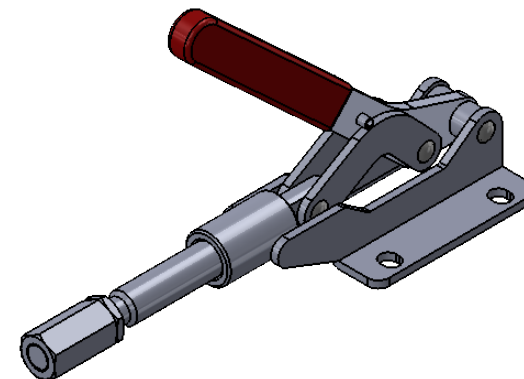

Part No:	GH-303-EMK
Holding Capacity:	454Kg
Plunger Stroke:	50 mm
Handle Opens:	190°
Weight:	0.95Kg

Unit:mm
Scale: 1:2.5

 **Good Hand Enterprise Co., Ltd**

TITLE:
DWG NO. GH-303-EMK A4