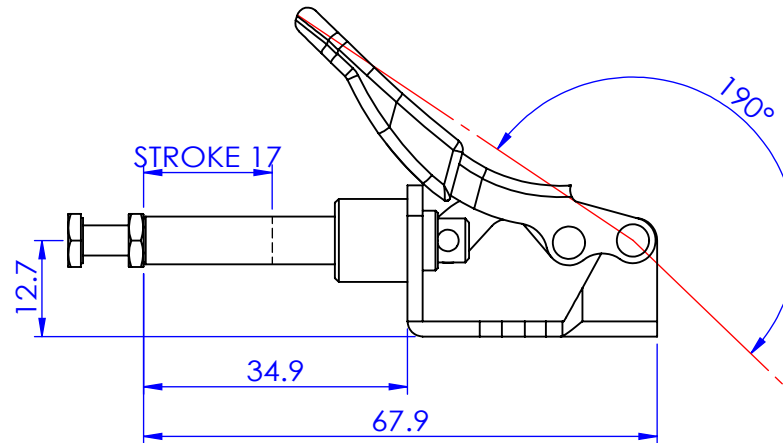

Part No:	GH-301-AMSS
Holding Capacity:	45Kg
Plunger Stroke:	17 mm
Handle Opens:	190°
Weight:	0.04Kg
Spindle Supplied:	SA-042007-SS

Unit:mm
Scale: 1:1

Good Hand Enterprise Co., Ltd

TITLE:

DWG NO.

GH-301-AMSS