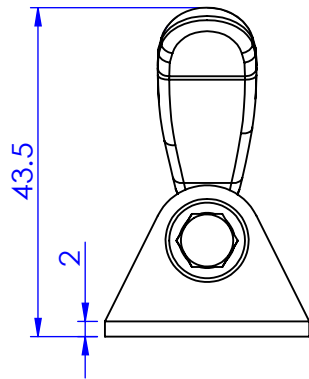

Part No:	GH-301-AMSS
Holding Capacity:	45Kg
Plunger Stroke:	17 mm
Handle Opens:	190°
Weight:	0.04Kg
Spindle Supplied:	SA-042007-SS

Unit:mm
Scale: 1:1

Good Hand Enterprise Co., Ltd

TITLE:

DWG NO.

GH-301-AMSS

A4