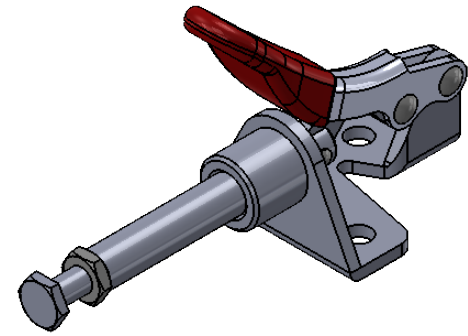

Part No:	GH-301-AMSS
Holding Capacity:	45Kg
Plunger Stroke:	17 mm
Handle Opens:	190°
Weight:	0.04Kg
Spindle Supplied:	SA-042007-SS

Unit:mm
Scale: 1:1

Good Hand Enterprise Co., Ltd

TITLE:

DWG NO.

GH-301-AMSS