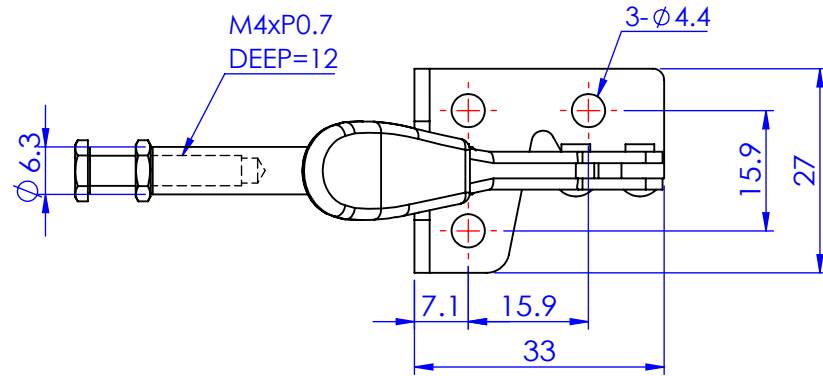

Part No:	GH-301-AMSS
Holding Capacity:	45Kg
Plunger Stroke:	17 mm
Handle Opens:	190°
Weight:	0.04Kg
Spindle Supplied:	SA-042007-SS

Unit:mm
Scale: 1:1

Good Hand Enterprise Co., Ltd

TITLE:

DWG NO.

GH-301-AMSS