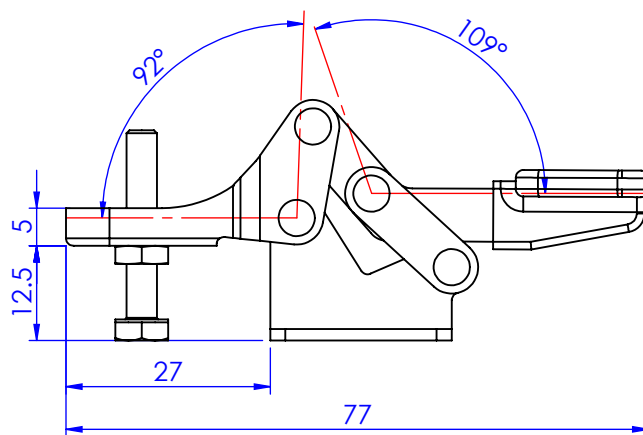

Part No:	GH-20800-SS
Holding Capacity:	30Kg
Bar Opens:	92°
Handle Opens:	109°
Weight:	0.04Kg
Spindle Supplied:	SA-042507-SS

Unit:mm
Scale : 1:1

Good Hand Enterprise Co., Ltd

TITLE:

DWG NO. GH-20800-SS A4