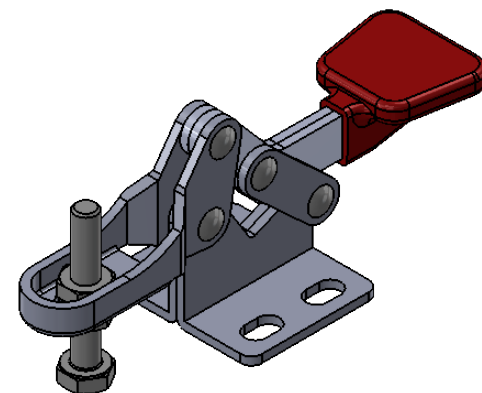

Part No:	GH-20800-SS
Holding Capacity:	30Kg
Bar Opens:	92°
Handle Opens:	109°
Weight:	0.04Kg
Spindle Supplied:	SA-042507-SS

Unit:mm
Scale : 1:1

Good Hand Enterprise Co., Ltd

TITLE:

DWG NO. GH-20800-SS A4