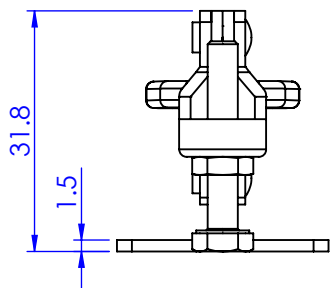

Part No:	GH-20800-SS
Holding Capacity:	30Kg
Bar Opens:	92°
Handle Opens:	109°
Weight:	0.04Kg
Spindle Supplied:	SA-042507-SS

Unit:mm
Scale : 1:1

Good Hand Enterprise Co., Ltd

TITLE:

DWG NO. GH-20800-SS A4