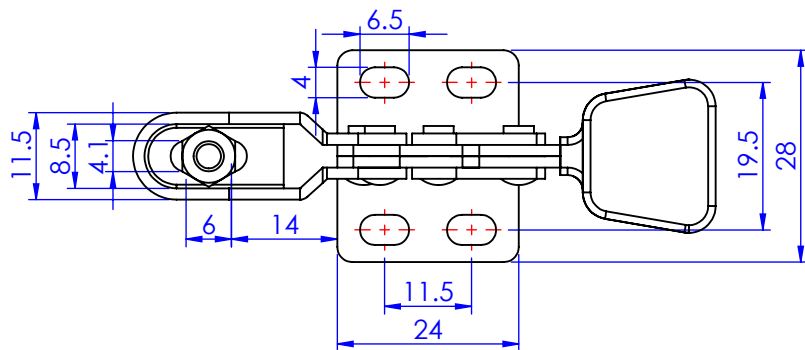

Part No:	GH-20800-SS
Holding Capacity:	30Kg
Bar Opens:	92°
Handle Opens:	109°
Weight:	0.04Kg
Spindle Supplied:	SA-042507-SS

Unit:mm
Scale : 1:1

Good Hand Enterprise Co., Ltd

TITLE:

DWG NO. GH-20800-SS A4