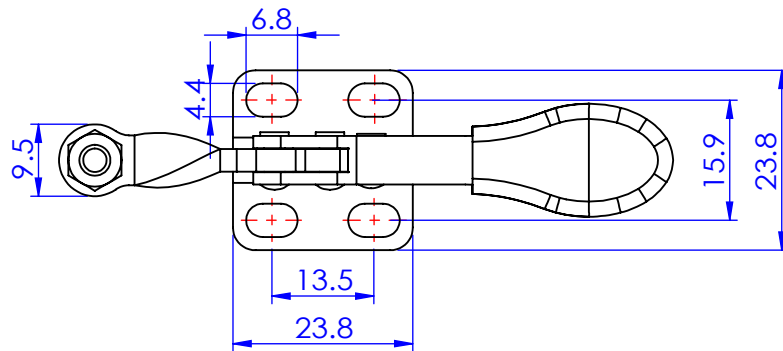

Part No:	GH-201-ASS
Holding Capacity:	27Kg
Bar Opens:	90°
Handle Opens:	75°
Weight:	0.03Kg
Spindle Supplied:	SA-042007-SS

Unit : mm

Scale: 1:1

 **Good Hand Enterprise Co., Ltd**

TITLE:

DWG NO. GH-201-ASS A4