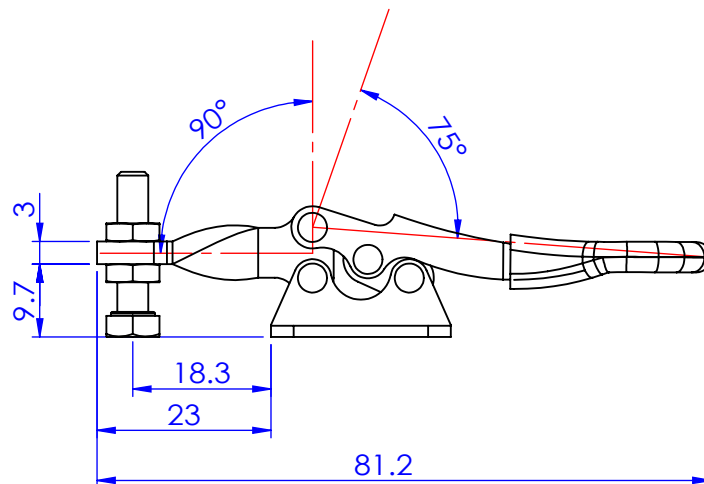

Part No:	GH-201-ASS
Holding Capacity:	27Kg
Bar Opens:	90°
Handle Opens:	75°
Weight:	0.03Kg
Spindle Supplied:	SA-042007-SS

Unit : mm

Scale: 1:1

 **Good Hand Enterprise Co., Ltd**

TITLE:

DWG NO. GH-201-ASS A4