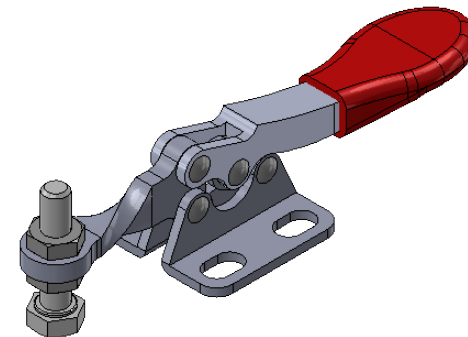

Part No:	GH-201-ASS
Holding Capacity:	27Kg
Bar Opens:	90°
Handle Opens:	75°
Weight:	0.03Kg
Spindle Supplied:	SA-042007-SS

Unit : mm

Scale: 1:1

 **Good Hand Enterprise Co., Ltd**

TITLE:

DWG NO. GH-201-ASS A4