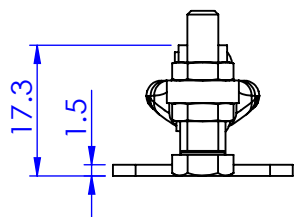

Part No:	GH-201-ASS
Holding Capacity:	27Kg
Bar Opens:	90°
Handle Opens:	75°
Weight:	0.03Kg
Spindle Supplied:	SA-042007-SS

Unit : mm

Scale: 1:1

 **Good Hand Enterprise Co., Ltd**

TITLE:

DWG NO. GH-201-ASS A4