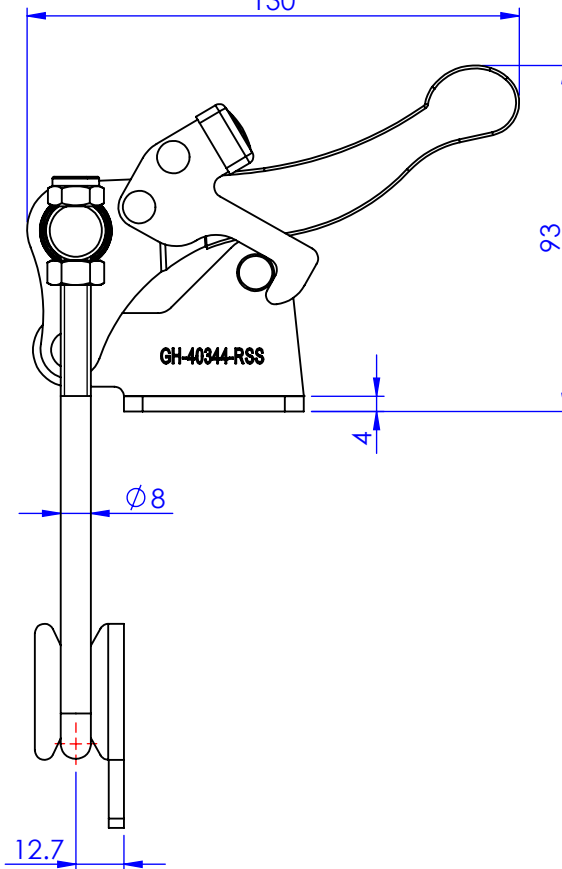

Part No:	GH-40344-RSS
Holding Capacity:	900Kg
Weight:	0.7Kg
Latch Plate Supplied:	GH-40344-LPSS

Unit:mm  
Scale: 1:2

 <b>Good Hand Enterprise Co., Ltd</b>	
TITLE:	
DWG NO.	GH-40344-RSS
	A4