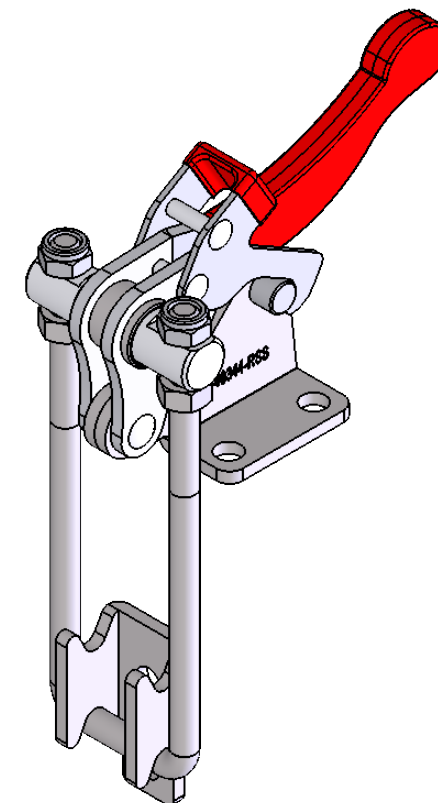

Part No:	GH-40344-RSS
Holding Capacity:	900Kg
Weight:	0.7Kg
Latch Plate Supplied:	GH-40344-LPSS

Unit:mm  
Scale: 1:2

 <b>Good Hand Enterprise Co., Ltd</b>	
TITLE:	
DWG NO.	GH-40344-RSS
	A4