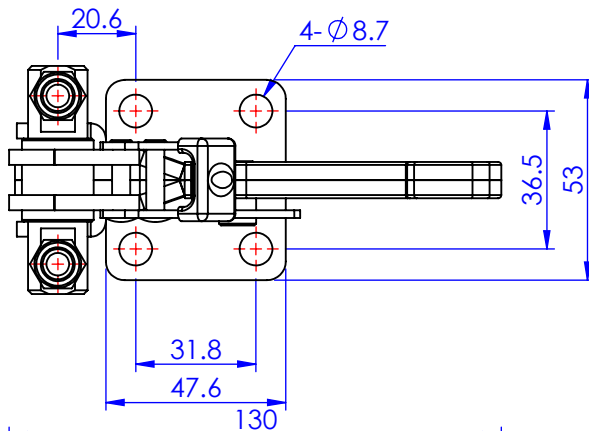

Part No:	GH-40344-RSS
Holding Capacity:	900Kg
Weight:	0.7Kg
Latch Plate Supplied:	GH-40344-LPSS

Unit:mm  
Scale: 1:2

 <b>Good Hand Enterprise Co., Ltd</b>	
TITLE:	
DWG NO.	GH-40344-RSS
	A4