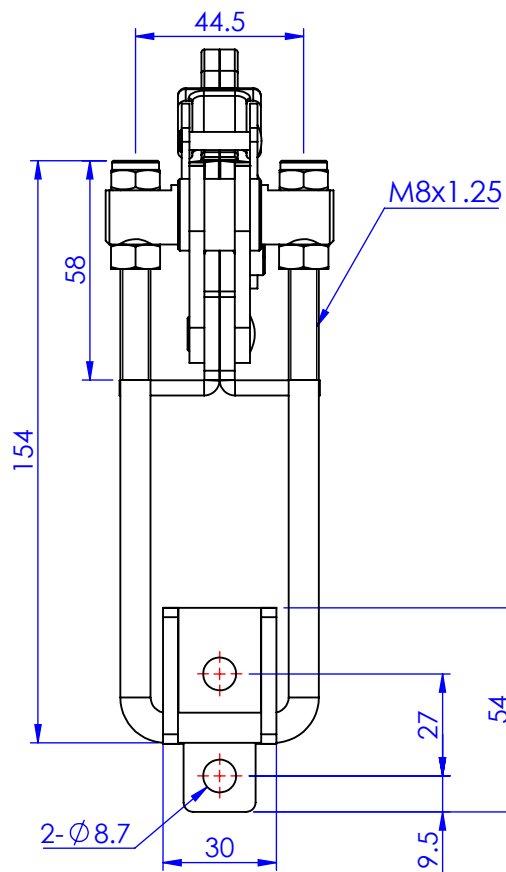

Part No:	GH-40344-RSS
Holding Capacity:	900Kg
Weight:	0.7Kg
Latch Plate Supplied:	GH-40344-LPSS

Unit:mm  
Scale: 1:2

 <b>Good Hand Enterprise Co., Ltd</b>	
TITLE:	
DWG NO.	GH-40344-RSS
	A4