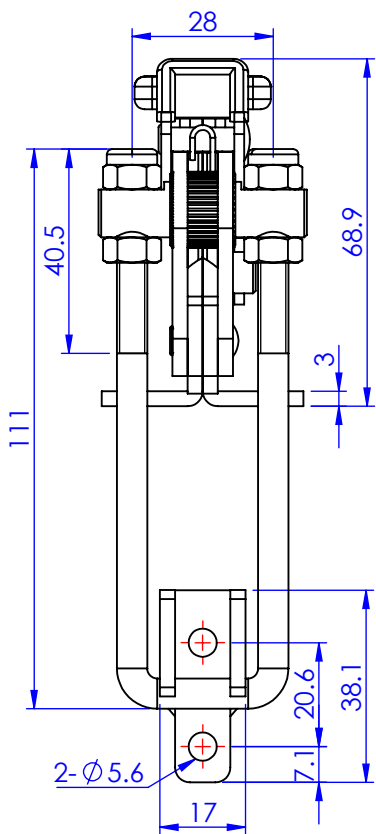

Part No:	GH-40334-RSS
Holding Capacity:	450Kg
Weight:	0.32Kg
Latch Plate Supplied:	GH-40334-LPSS

Unit:mm

Scale: 1:1.5

 **Good Hand Enterprise Co., Ltd**

TITLE:

DWG NO. GH-40334-RSS A4