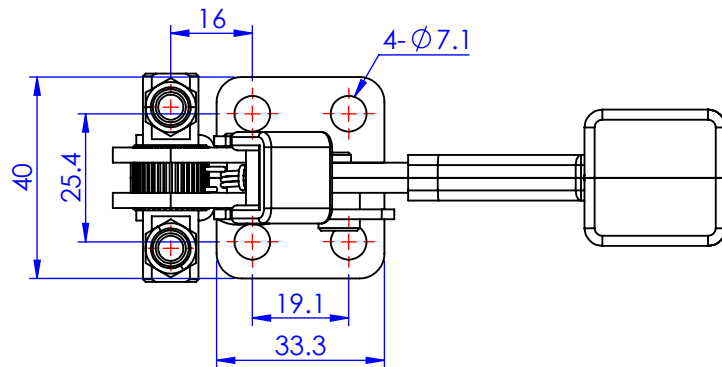

Part No:	GH-40334-RSS
Holding Capacity:	450Kg
Weight:	0.32Kg
Latch Plate Supplied:	GH-40334-LPSS

Unit:mm

Scale: 1:1.5

 **Good Hand Enterprise Co., Ltd**

TITLE:

DWG NO. GH-40334-RSS A4