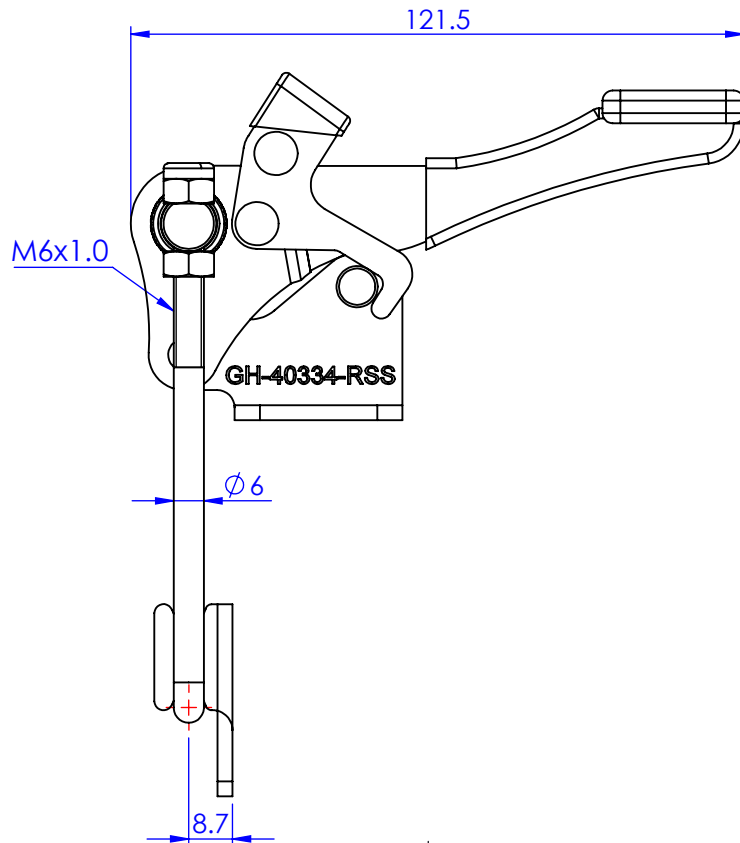

Part No:	GH-40334-RSS
Holding Capacity:	450Kg
Weight:	0.32Kg
Latch Plate Supplied:	GH-40334-LPSS

Unit:mm

Scale: 1:1.5

 **Good Hand Enterprise Co., Ltd**

TITLE:

DWG NO. GH-40334-RSS A4