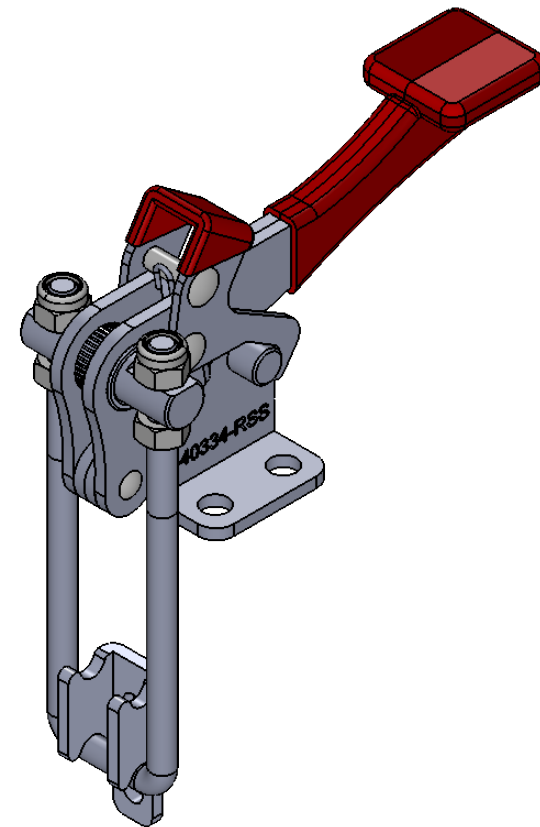

Part No:	GH-40334-RSS
Holding Capacity:	450Kg
Weight:	0.32Kg
Latch Plate Supplied:	GH-40334-LPSS

Unit:mm

Scale: 1:1.5

 **Good Hand Enterprise Co., Ltd**

TITLE:

DWG NO. GH-40334-RSS A4