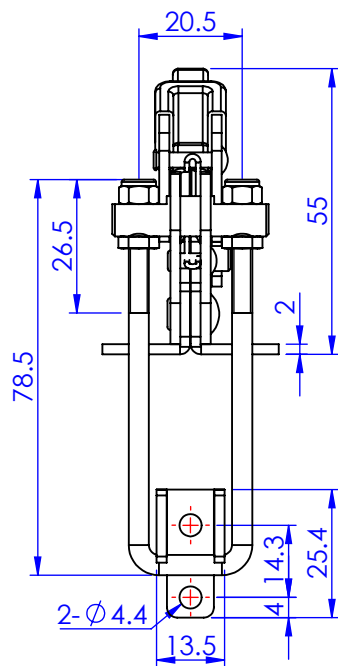

Part No:	GH-40324-RSS
Holding Capacity:	225Kg
Weight:	0.12Kg
Latch Plate Supplied:	GH-40324-LPSS

Unit:mm

Scale: 1:1.5

 **Good Hand Enterprise Co., Ltd**

TITLE:		
DWG NO.	GH-40324-RSS	A4