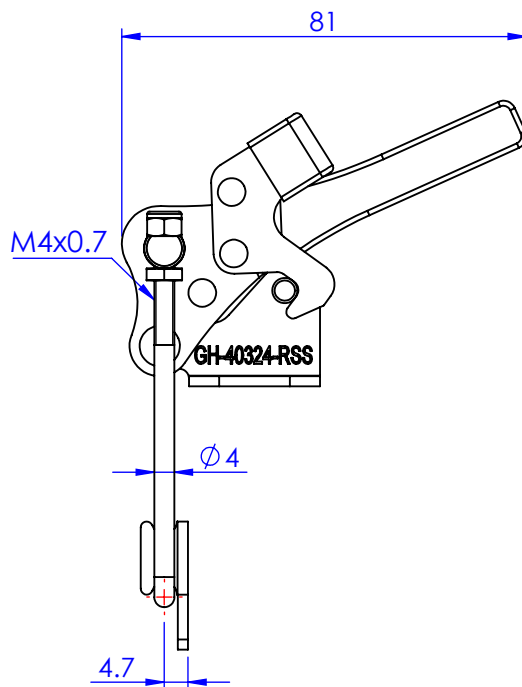

Part No:	GH-40324-RSS
Holding Capacity:	225Kg
Weight:	0.12Kg
Latch Plate Supplied:	GH-40324-LPSS

Unit:mm

Scale: 1:1.5

 **Good Hand Enterprise Co., Ltd**

TITLE:		
DWG NO.	GH-40324-RSS	A4