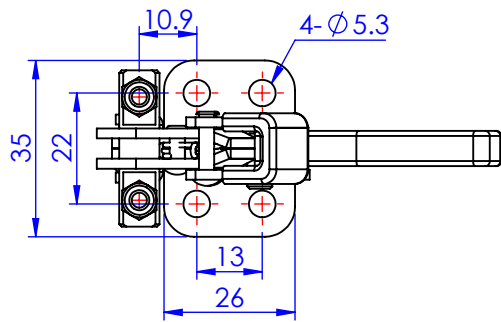

Part No:	GH-40324-RSS
Holding Capacity:	225Kg
Weight:	0.12Kg
Latch Plate Supplied:	GH-40324-LPSS

Unit:mm

Scale: 1:1.5

 **Good Hand Enterprise Co., Ltd**

TITLE:		
DWG NO.	GH-40324-RSS	A4